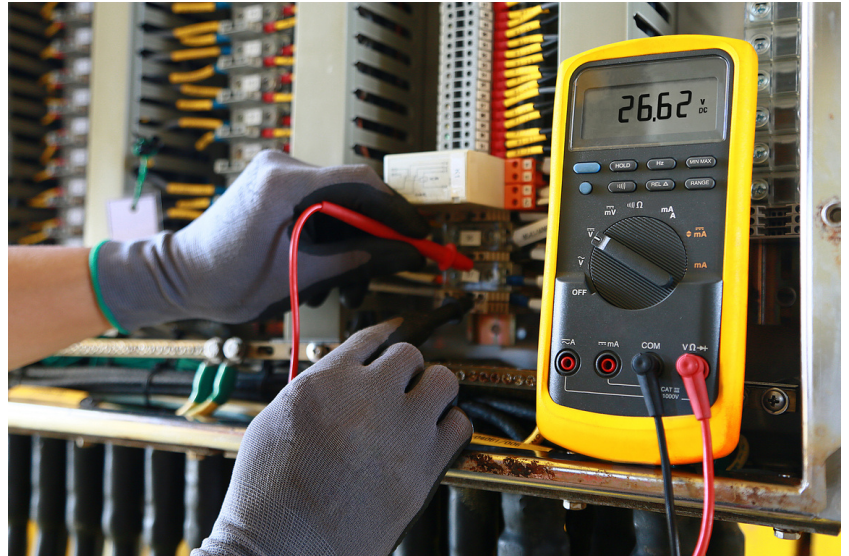

PROFESSIONAL ELECTRICAL SERVICES

ALL COMMERCIAL AND RESIDENTIAL ELECTRICAL INSTALLATION AND SERVICING

- SHOP FITOUTS
- COMMERCIAL FITOUTS
- OFFICE FITOUTS
- WAREHOUSE AND INDUSTRIAL FITOUTS
- SWITCHBOARD UPGRADES
- ENERGY EFFICIENT LIGHTING UPGRADES
- EXIT AND EMERGENCY LIGHTS
- TEST AND TAG
- RE-WIRING
- RCDS
- ADDITIONS AND ALTERATIONS
- CAT6 DATA AND FIBRE INSTALLS
- 240V SMOKE DETECTORS
- SHED WIRING
- POWER POINTS AND USB POWERPOINTS
- THERMAL IMAGING
- MAINTENANCE